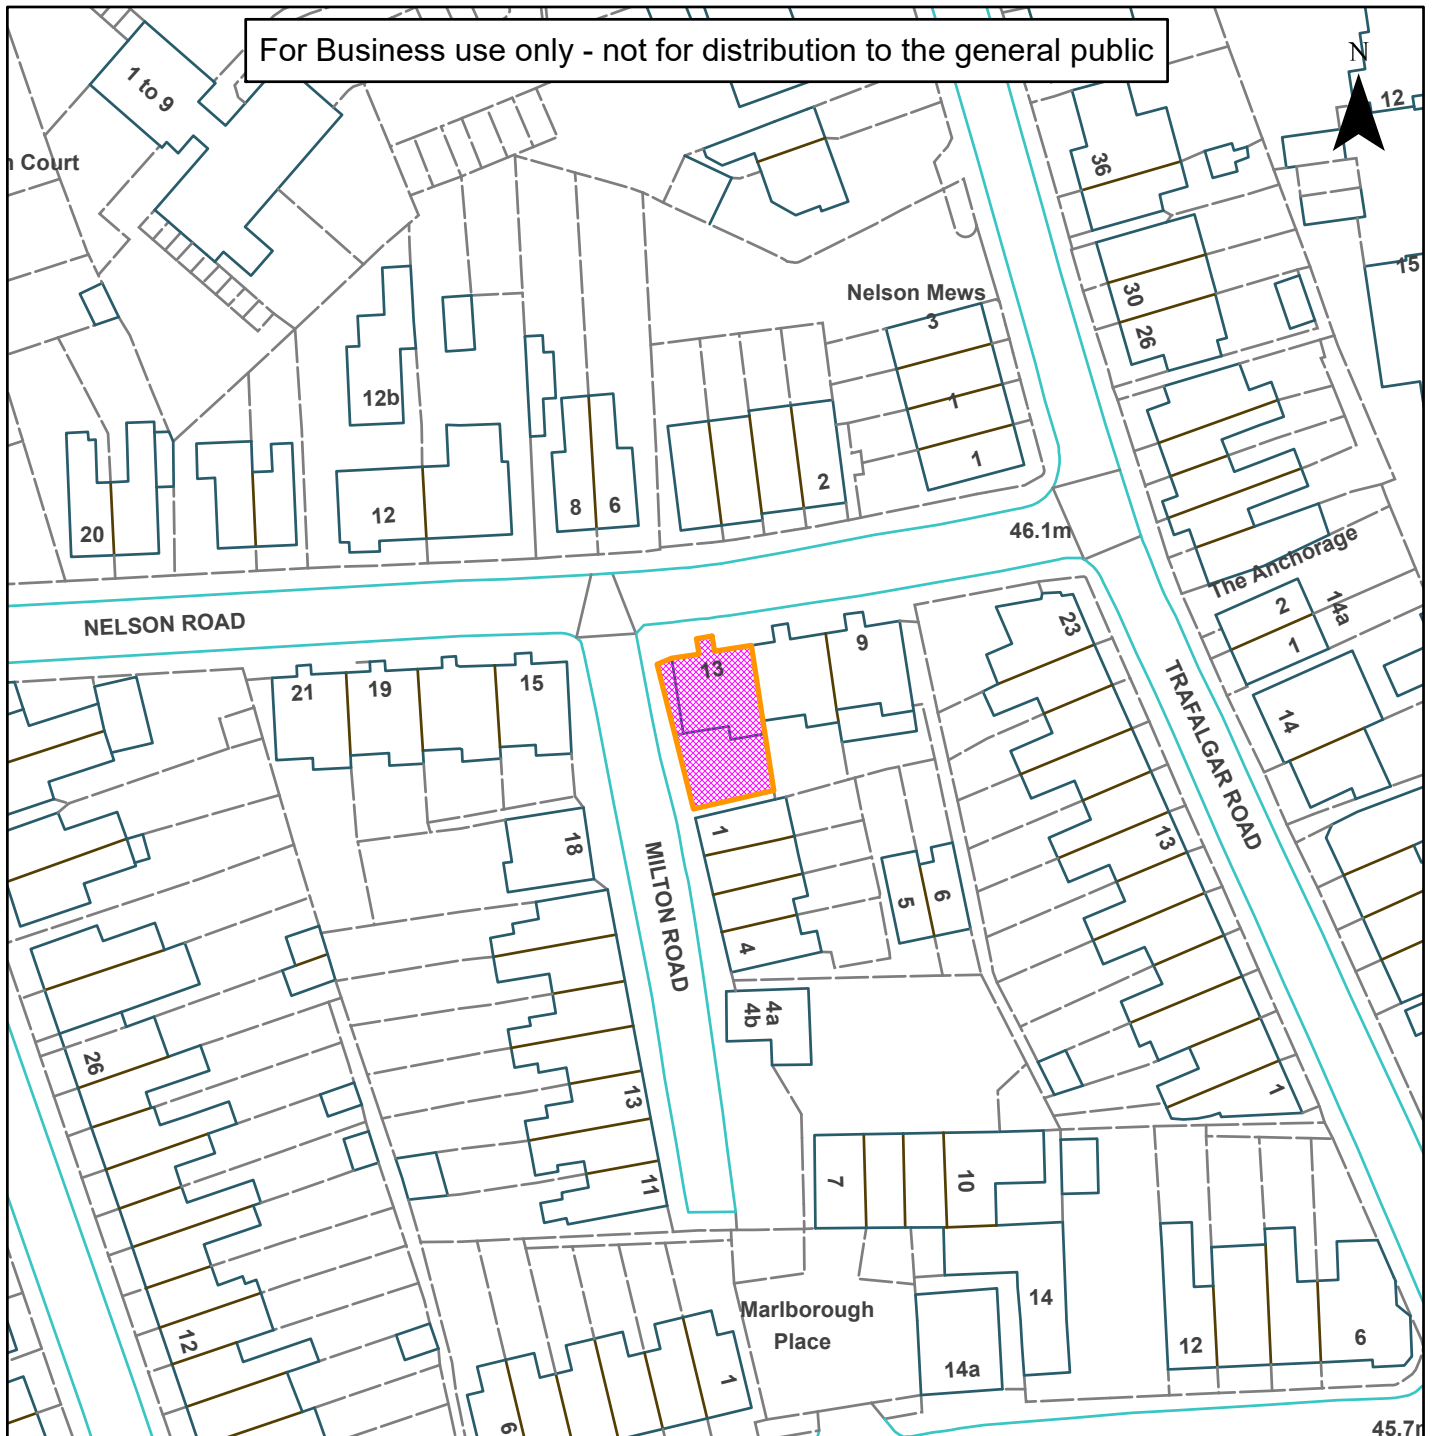

DC/23/0324

Horsham
District
Council

13 Nelson Road, Horsham, West Sussex, RH12 2JE

For Business use only - not for distribution to the general public

Scale: 1:750

Reproduced by permission of Ordnance Survey map on behalf of HMSO. © Crown copyright and database rights (2019). Ordnance Survey Licence.100023865